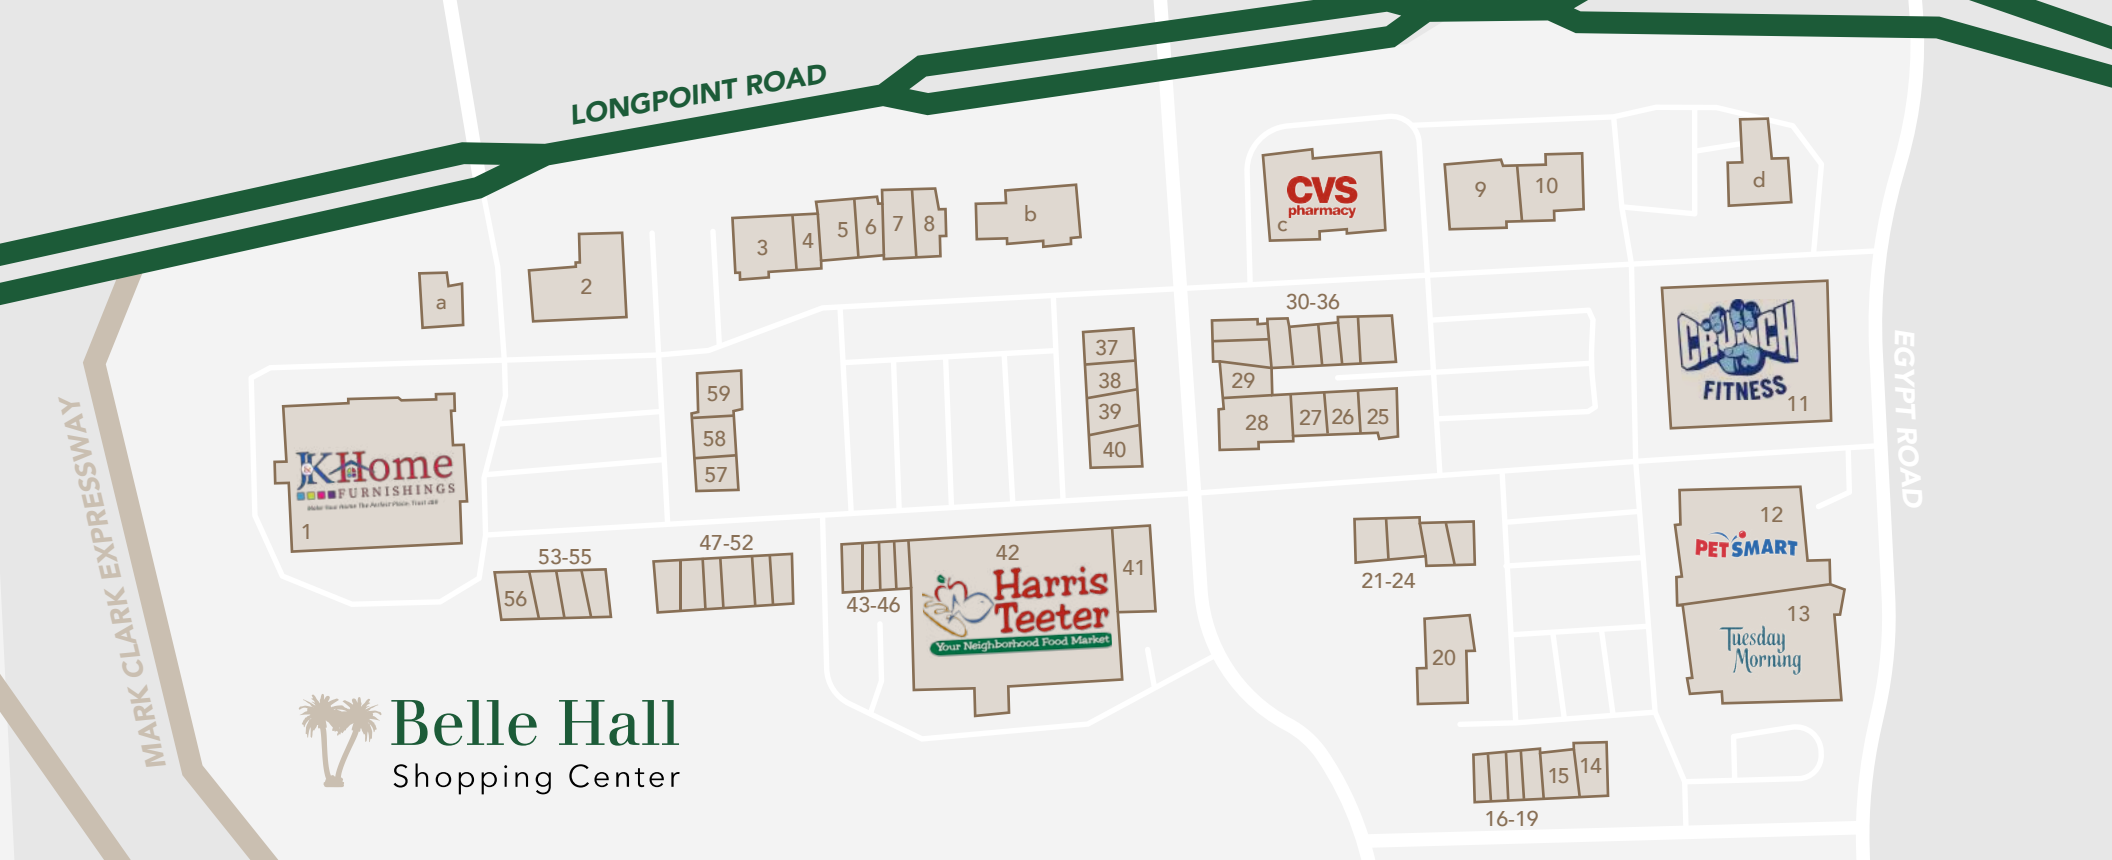

**RETAIL BROKERAGE**  
**Patrick Russell**  
 prussell@aacusa.com | 704.295.4006

 **Belle Hall**  
Shopping Center

**LEASING INFORMATION**

Tenant	Lease Area (SF)	Tenant	Lease Area (SF)	Tenant	Lease Area (SF)	Outparcels	Lease Area (SF)
1. J & K Home Furnishings	36,000	16. Salon Sage	1,298	31. Poke Bros	1,694	46. Pigtails & Crewcuts	1,200
2. Carolina First	-	17. Amalfi's Pizzeria	1,207	32. The Palm Extension Bar	1,402	47. Long Point Pharmacy	1,958
3. Dog & Duck	3,000	18. Hemline Alterations	1,277	33. The Slip Boutique	1,108	48. Mathnasium	1,679
4. Bach to Rock	2,375	19. The Wine Bar	1,266	34. UBreakIFix	1,016	49. The Joint	1,206
5. The Little Gym	4,132	20. Rio Chico	5,375	<b>35. Cupcake Down South (Available) 1,108</b>		50. Il Brunettes	2,424
6. Butterfly Consignments	1,373	21. Charleston Bagel	2,175	36. McAlister's Deli	3,411	51. Great Clips	1,207
7. Code Ninjas	2,348	22. The Main Squeeze	1,078	37. Starbucks	1,800	52. Verde Restaurants	1,223
8. Wonder Works	3,543	23. Sports Clips	1,131	38. Urban Nirvana	3,781	53. Modern Acupuncture	1,211
9. Sola Salon	6,318	24. Kiki & Rye	3,312	39. Belle Hall Dentist	1,919	54. Nautical Bowls	1,197
10. Charleston Gold & Diamond	4,782	25. Fuji Sushi	2,387	40. Mail & More	1,200	<b>55. Available</b>	<b>2,455</b>
11. Crunch Fitness	30,187	26. Zinnia Gift Shop	1,017	41. POWER	2,343	56. Another Broken Egg Cafe	3,553
12. PetSmart	19,107	27. Creative Nail	3,226	42. Harris Teeter	46,570	57. Rukus Cycling	2,160
13. Tuesday Morning	23,956	28. The Coastal Cupboard	5,113	43. O'Neils Spirits	1,200	58. Low Country Baby	1,470
14. Charleston Gown Boutique	2,308	29. Mainstream Boutique	1,162	44. Fitness Now	1,200	59. Moe's Southwest Grill	2,460
15. Apex Oral Surgery	2,388	30. TCBY	2,012	45. Edward Jones	1,200		