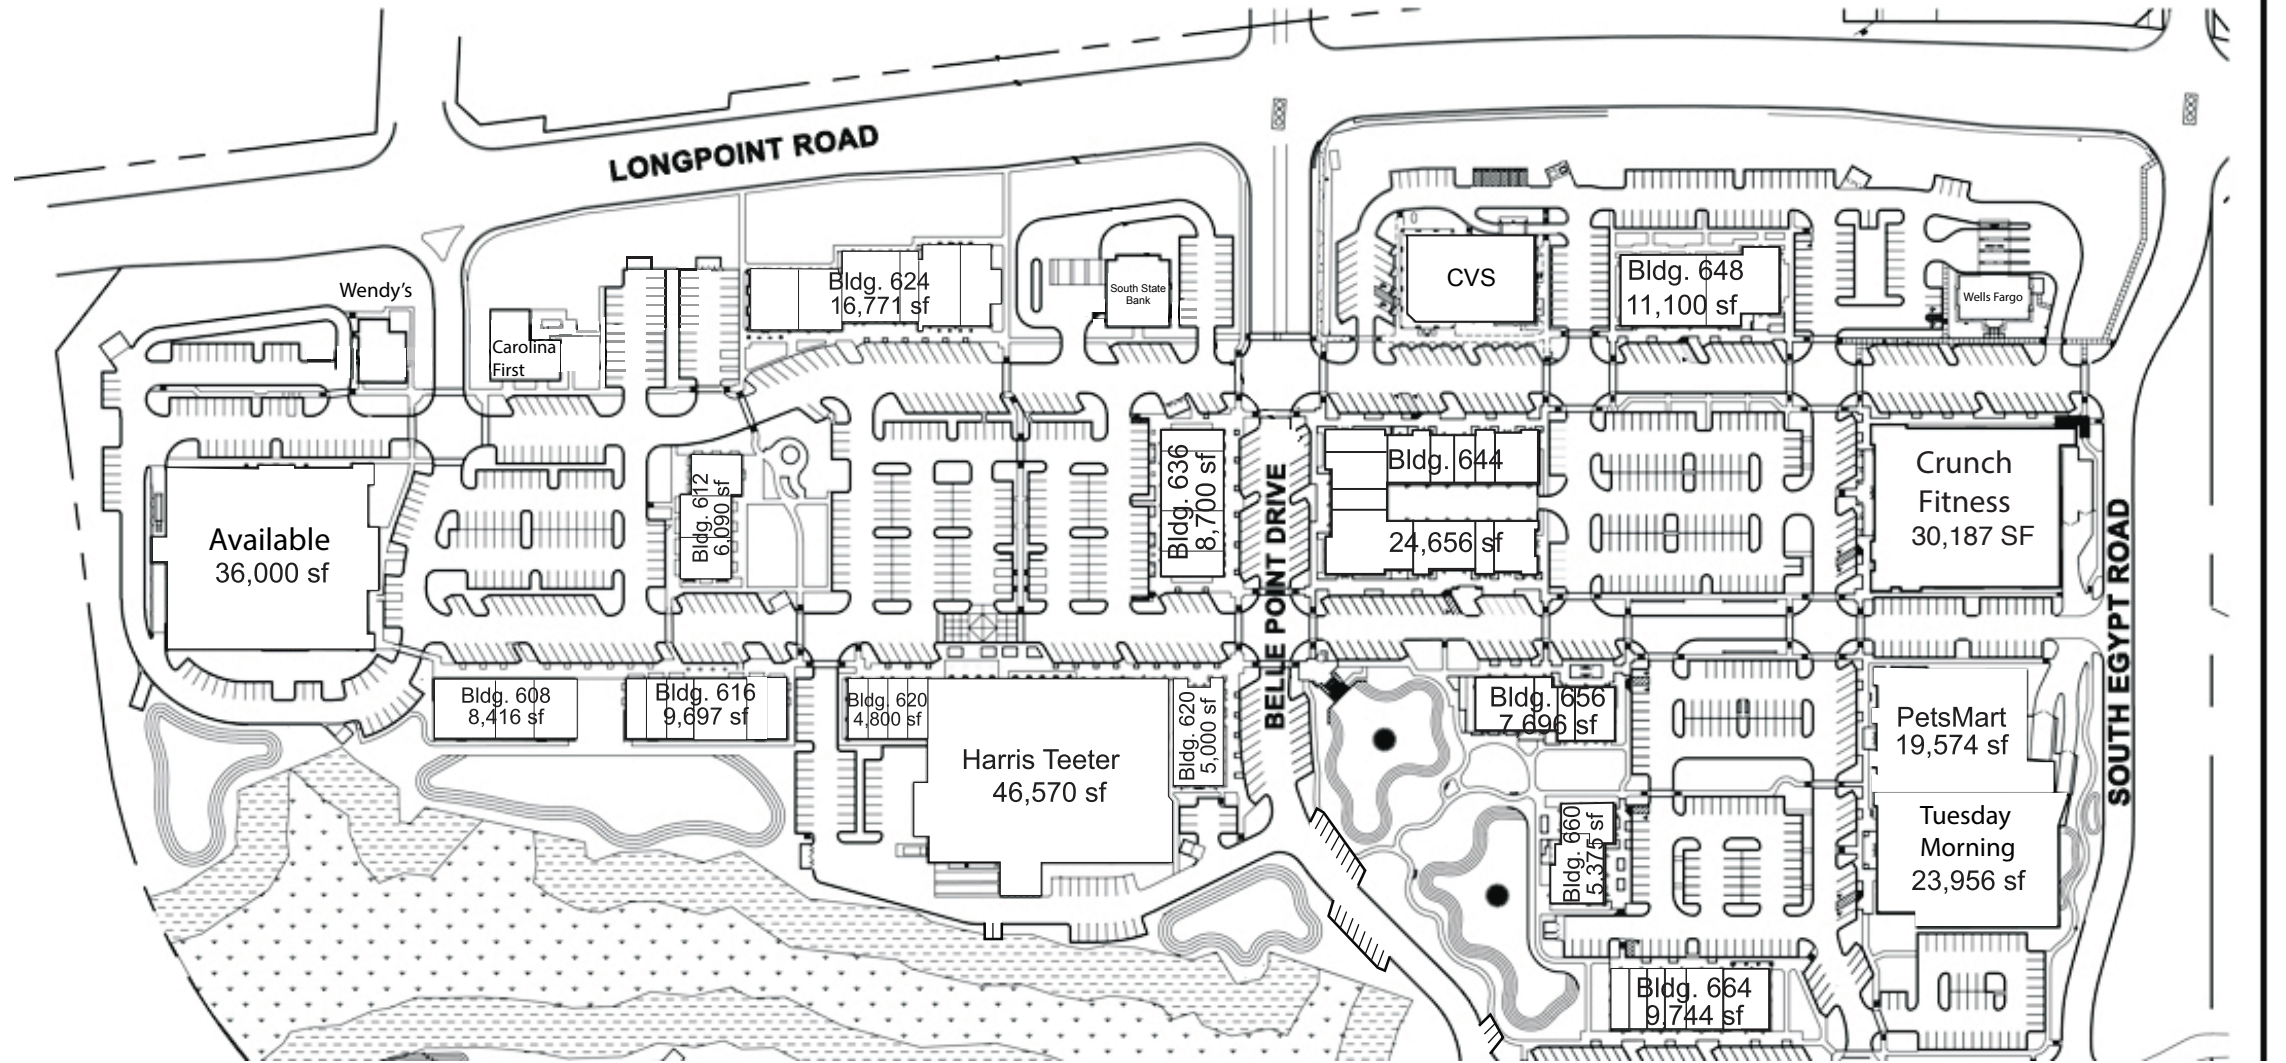

Anchor	Lease Area
Harris Teeter	46,570 SF
Available	36,000 SF
Crunch Fitness	30,187 SF
PetsMart	19,574 SF
Tuesday Morning	23,956 SF

Building 624	16,771 SF
A: Dog & Duck	3,000 SF
C: Bach to Rock	2,375 SF
E: The Little Gym	4,132 SF
H: Butterfly Consignments	1,373 SF
I: Breathe Pilates	2,348 SF
L: Wonder Works	3,543 SF

Building 636	8,700 SF
A: Starbuck's	1,800 SF
D: Urban Nirvana	3,781 SF
F: Belle Hall Dentist	1,919 SF
G: Mail & More	1,200 SF

Building 620	9,800 SF
A: Lyerly's Cleaners	1,200 SF
B: Edward Jones	1,200 SF
C: Fitness Now	1,200 SF
D: O'Neill's Spirits	1,200 SF
M: Skip & Sully's	2,343 SF
N: The Coastal Cupboard	2,657 SF

Building 612	6,090 SF
A: Moe's Southwest Grill	2,460 SF
C: Low Country Baby	1,470 SF
E: Visage Salon	2,160 SF

Tenant	Lease Area
Building 644	24,656 SF
A: McAlister's Deli	3,411 SF
D: Cupcake Down South	1,108 SF
E: UBreakIFix	1,016 SF
F: The Slip Boutique	1,108 SF
G: Available	1,402 SF
H1: Poke Bros	1,694 SF
H2: TCBY	2,012 SF
I: Mainstream Boutique	1,162 SF
J: The Coastal Cupboard	5,113 SF
N: Creative Nail	3,226 SF
O: Zinnia Gift Shop	1,017 SF
Q: Fuji Sushi	2,387 SF

Tenant	Lease Area
Building 660	5,375 SF
C: Rio Chico	5,375 SF
Building 648	11,100 SF
A: Sola Salon	6,318 SF
F: Charleston Gold & Diamond	4,782 SF
Outparcel	
CVS	10,880 SF
Wendy's	
Carolina First	
South State Bank	
Wells Fargo	