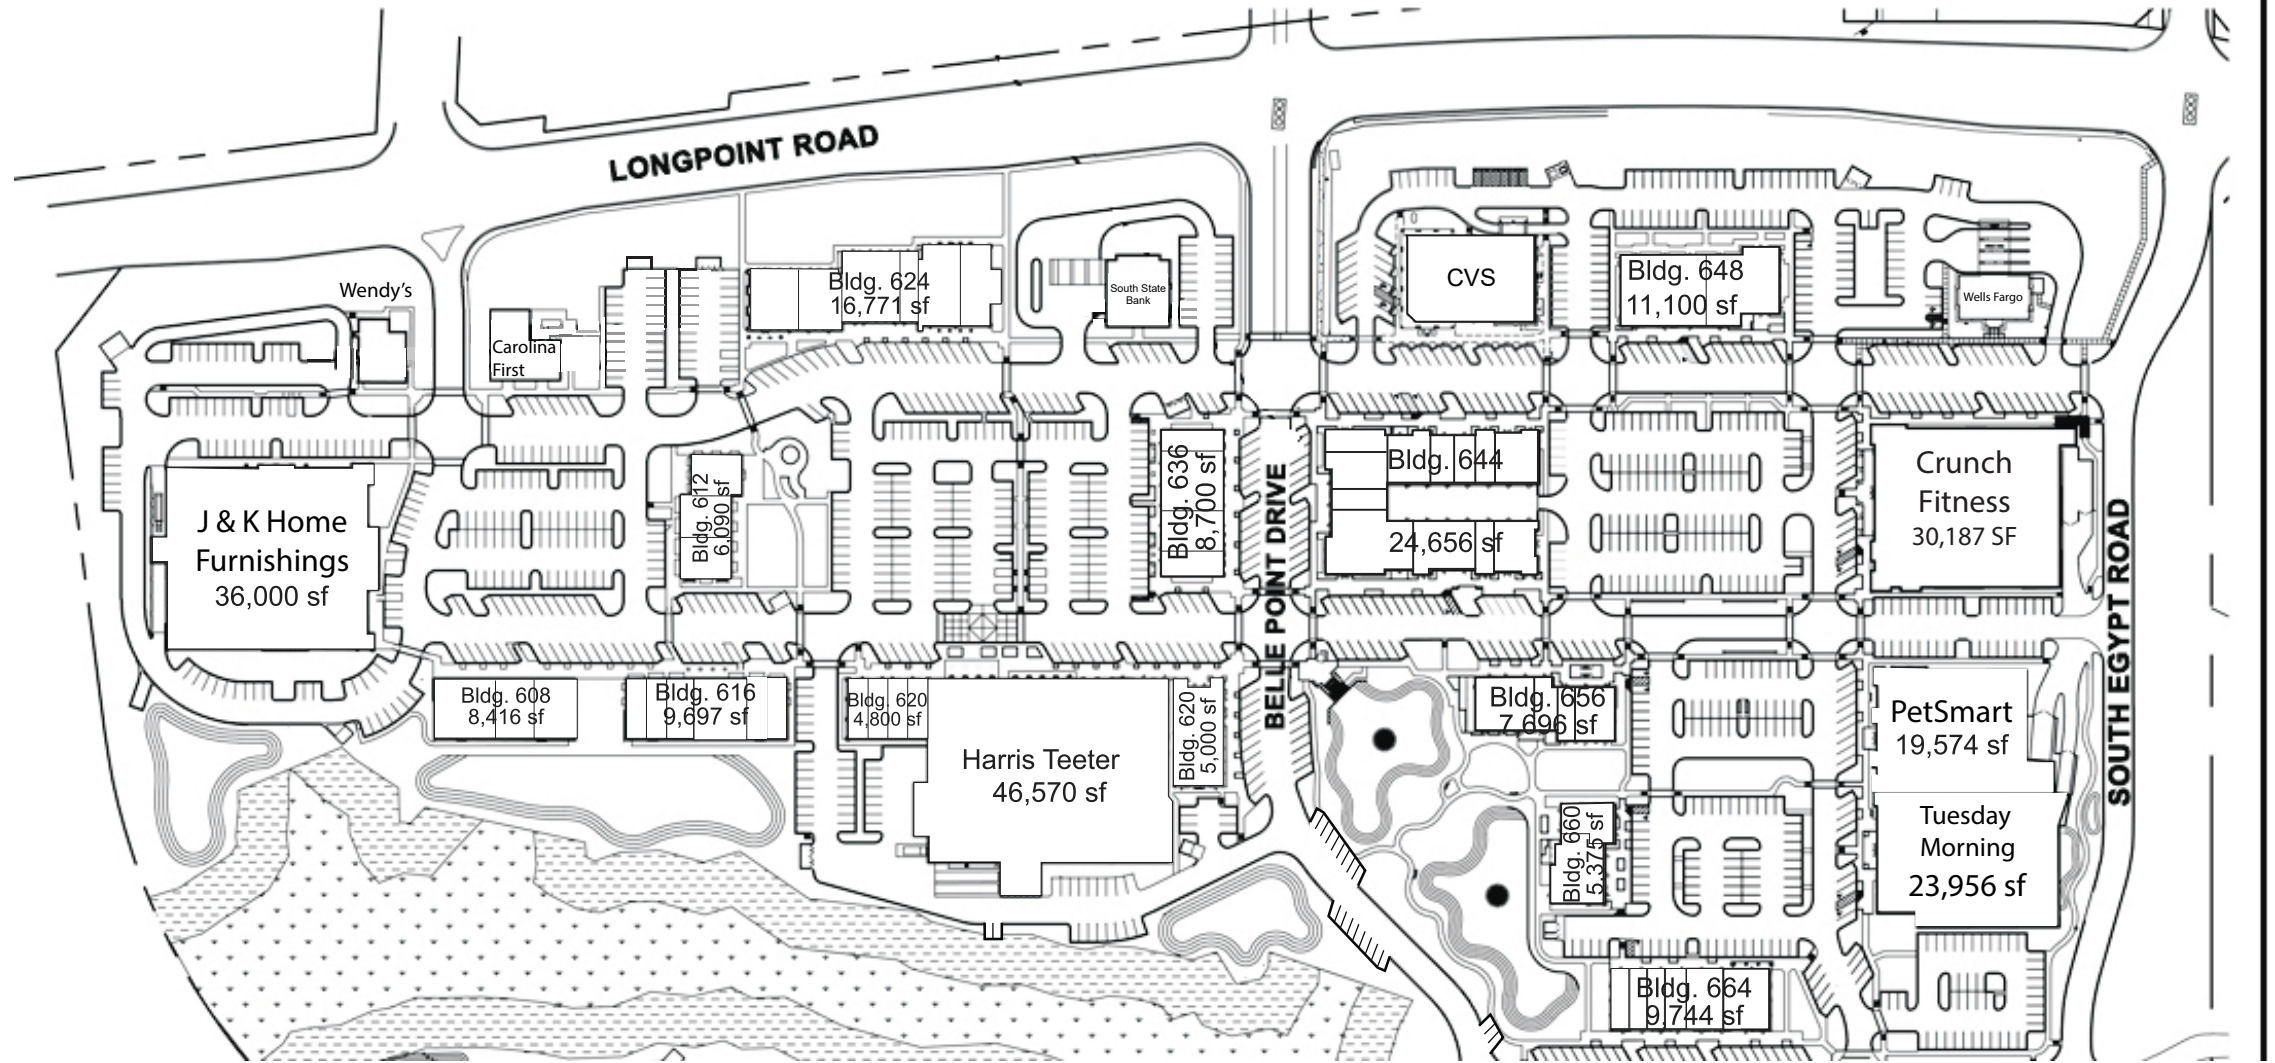

Anchor	Lease Area
Harris Teeter	46,570 SF
J & K Home Furnishings	36,000 SF
Crunch Fitness	30,187 SF
PetSmart	19,574 SF
Tuesday Morning	24,305 SF

Building 624	16,771 SF
A: Dog & Duck	3,000 SF
C: Bach to Rock	2,375 SF
E: Available	4,132 SF
H: Butterfly Consignments	1,373 SF
I: Code Ninjas	2,348 SF
L: Wonder Works	3,543 SF

Building 608	8,416 SF
A: Another Broken Egg Cafe	3,553 SF
D: Harbor Classic	2,455 SF
F: Nautical Bowls	1,197 SF
G: Modern Acupuncture	1,211 SF

Building 616	9,697 SF
A: Verde Restaurant	1,223 SF
B: Great Clips	1,207 SF
C: The Joint	1,206 SF
D: Il Brunettes	2,424 SF
F: Mathnasium	1,679 SF
H: Long Point Pharmacy	1,958 SF

Building 612	6,090 SF
A: Moe's Southwest Grill	2,460 SF
C: Low Country Baby	1,470 SF
E: Rukus Cycling	2,160 SF

Tenant	Lease Area
Building 644	24,656 SF
A: McAlister's Deli	3,411 SF
D: Cupcake Down South	1,108 SF
E: UBreaklFix	1,016 SF
F: The Slip Boutique	1,108 SF
G: The Palm Extension Bar	1,402 SF
H1: Poke Bros	1,694 SF
H2: TCBY	2,012 SF
I: Mainstream Boutique	1,162 SF
J: The Coastal Cupboard	5,113 SF
N: Creative Nail	3,226 SF
O: Zinnia Gift Shop	1,017 SF
Q: Fuji Sushi	2,387 SF

Tenant	Lease Area
Building 660	5,375 SF
C: Rio Chico	5,375 SF
Building 648	11,100 SF
A: Sola Salon	6,318 SF
F: Charleston Gold & Diamond	4,782 SF
Outparcel	
CVS	10,880 SF
Wendy's	
Carolina First	
South State Bank	
Wells Fargo	