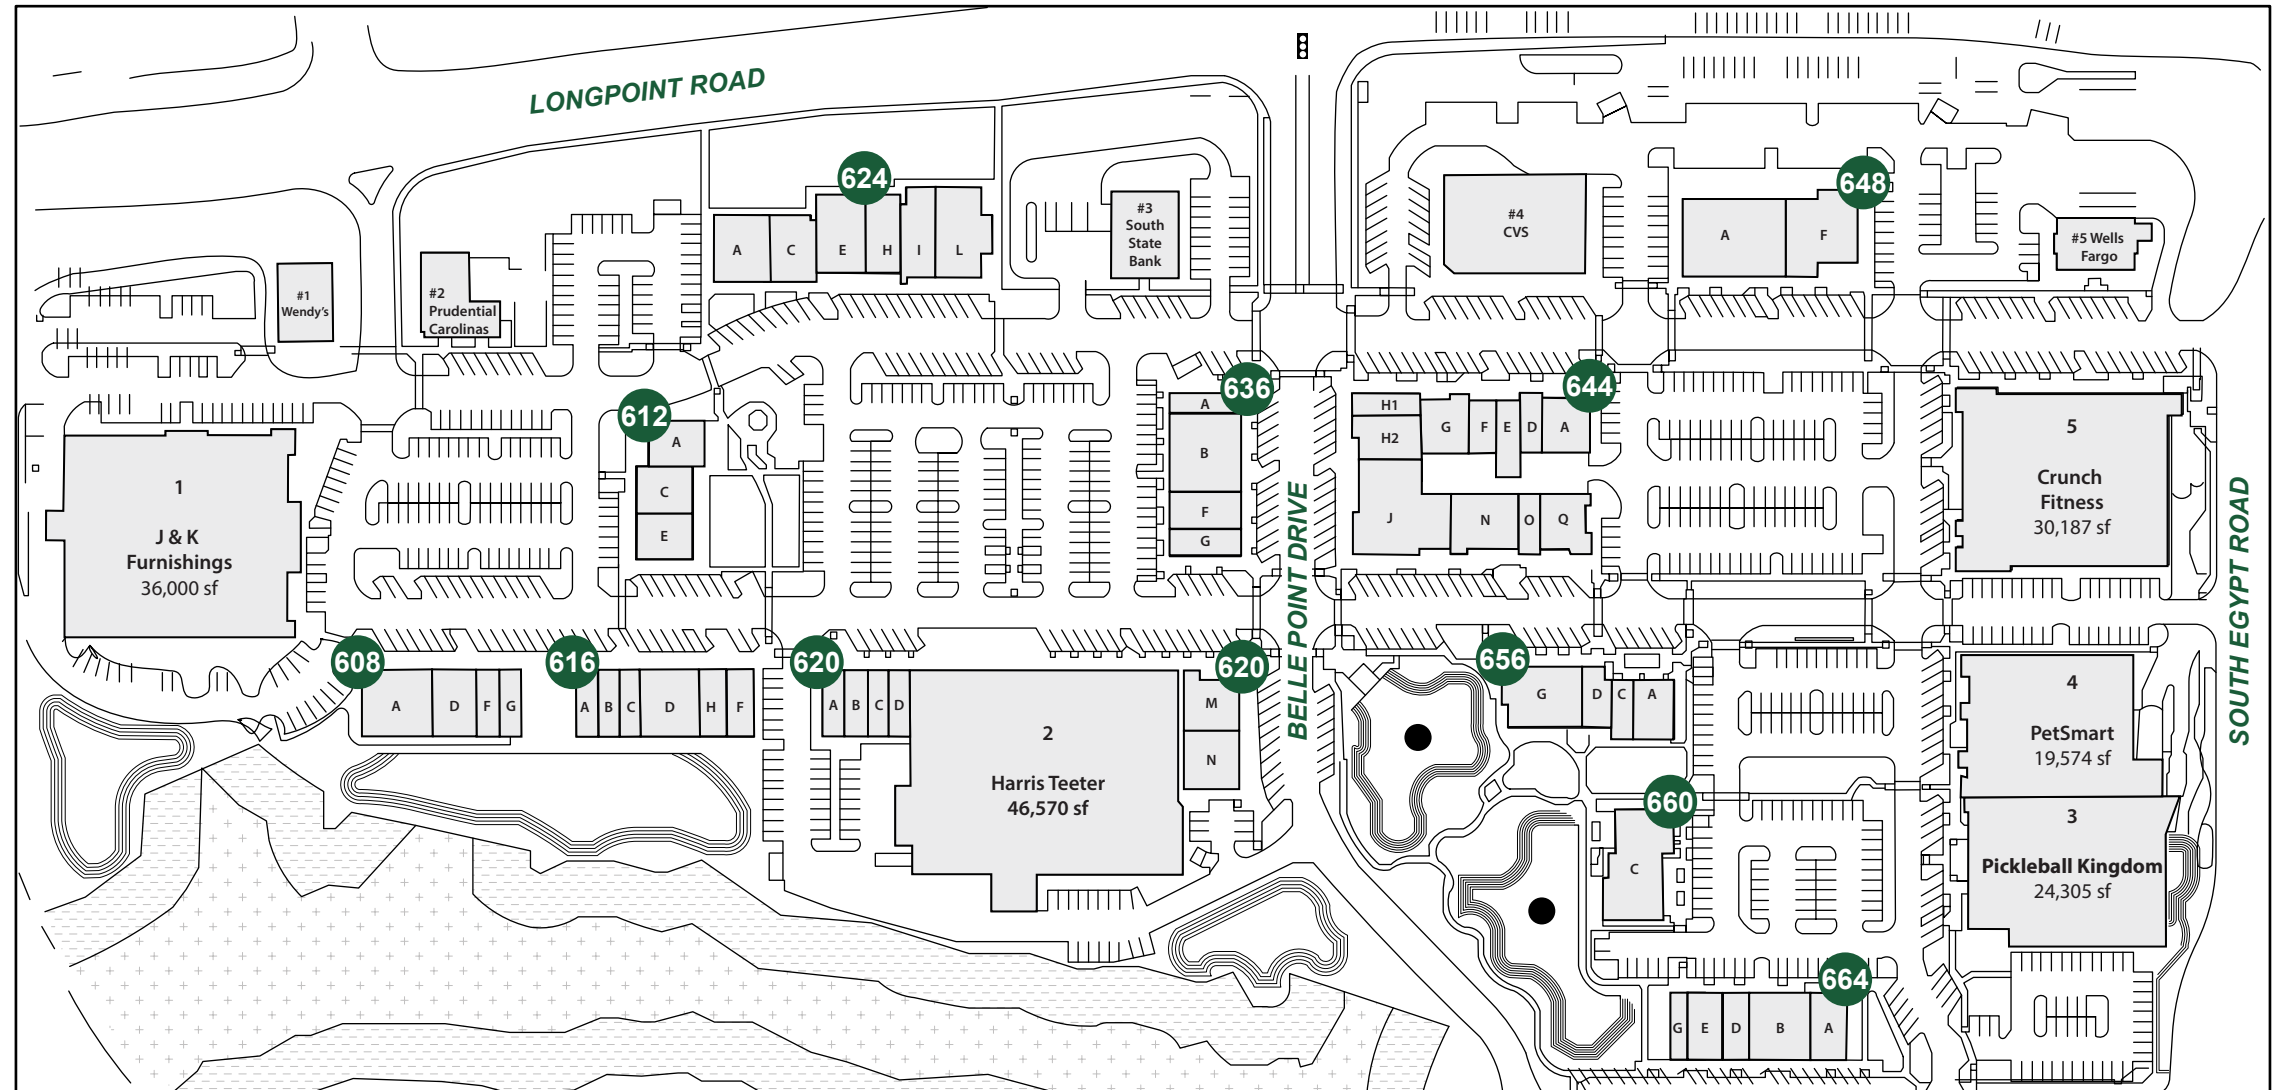

Tenant	Lease Area
Building 608	8,416 SF
A: Another Broken Egg	3,553 SF
D: Harbor Classic	2,455 SF
F: Nautical Bowls	1,197 SF
G: Modern Acupuncture	1,211 SF

Building 612	6,090 SF
A: Moe's Southwest Grill	2,460 SF
C: Low Country Baby	1,470 SF
E: Jibe Cycling	2,160 SF

Building 616	9,697 SF
A: Verde	1,223 SF
B: Great Clips	1,207 SF
C: The Joint	1,206 SF
D: Il Brunettes	2,424 SF
F: Mathnasium	1,679 SF
H: Long Point Pharmacy	1,958 SF

Building 620	9,800 SF
A: Pigtales & Crewcuts	1,200 SF
B: Edward Jones	1,200 SF
C: Fitness Now	1,200 SF
D: O'Neill's Spirits	1,200 SF
M: PWR Fitness	2,343 SF
N: Coastal Cupboard	2,657 SF

Building 624	16,771 SF
A: Dog & Duck	3,000 SF
C: Bach to Rock	2,375 SF
E: The Little Gym	4,132 SF
H: Butterfly Consignment	1,373 SF
I: Code Ninjas	2,348 SF
L: WonderWorks	3,543 SF

Building 636	8,700 SF
A: Starbuck's	1,800 SF
B: Urban Nirvana	3,781 SF
F: Belle Hall Dentist	1,919 SF
G: Mail & More	1,200 SF

Outparcel	10,880 SF
#1 Wendy's	-
#2 Prudential Carolinas	-
#3 South State Bank	-
#4 CVS	10,880
#5 Wells Fargo	-

TOTAL SQUARE FOOTAGE 274,680