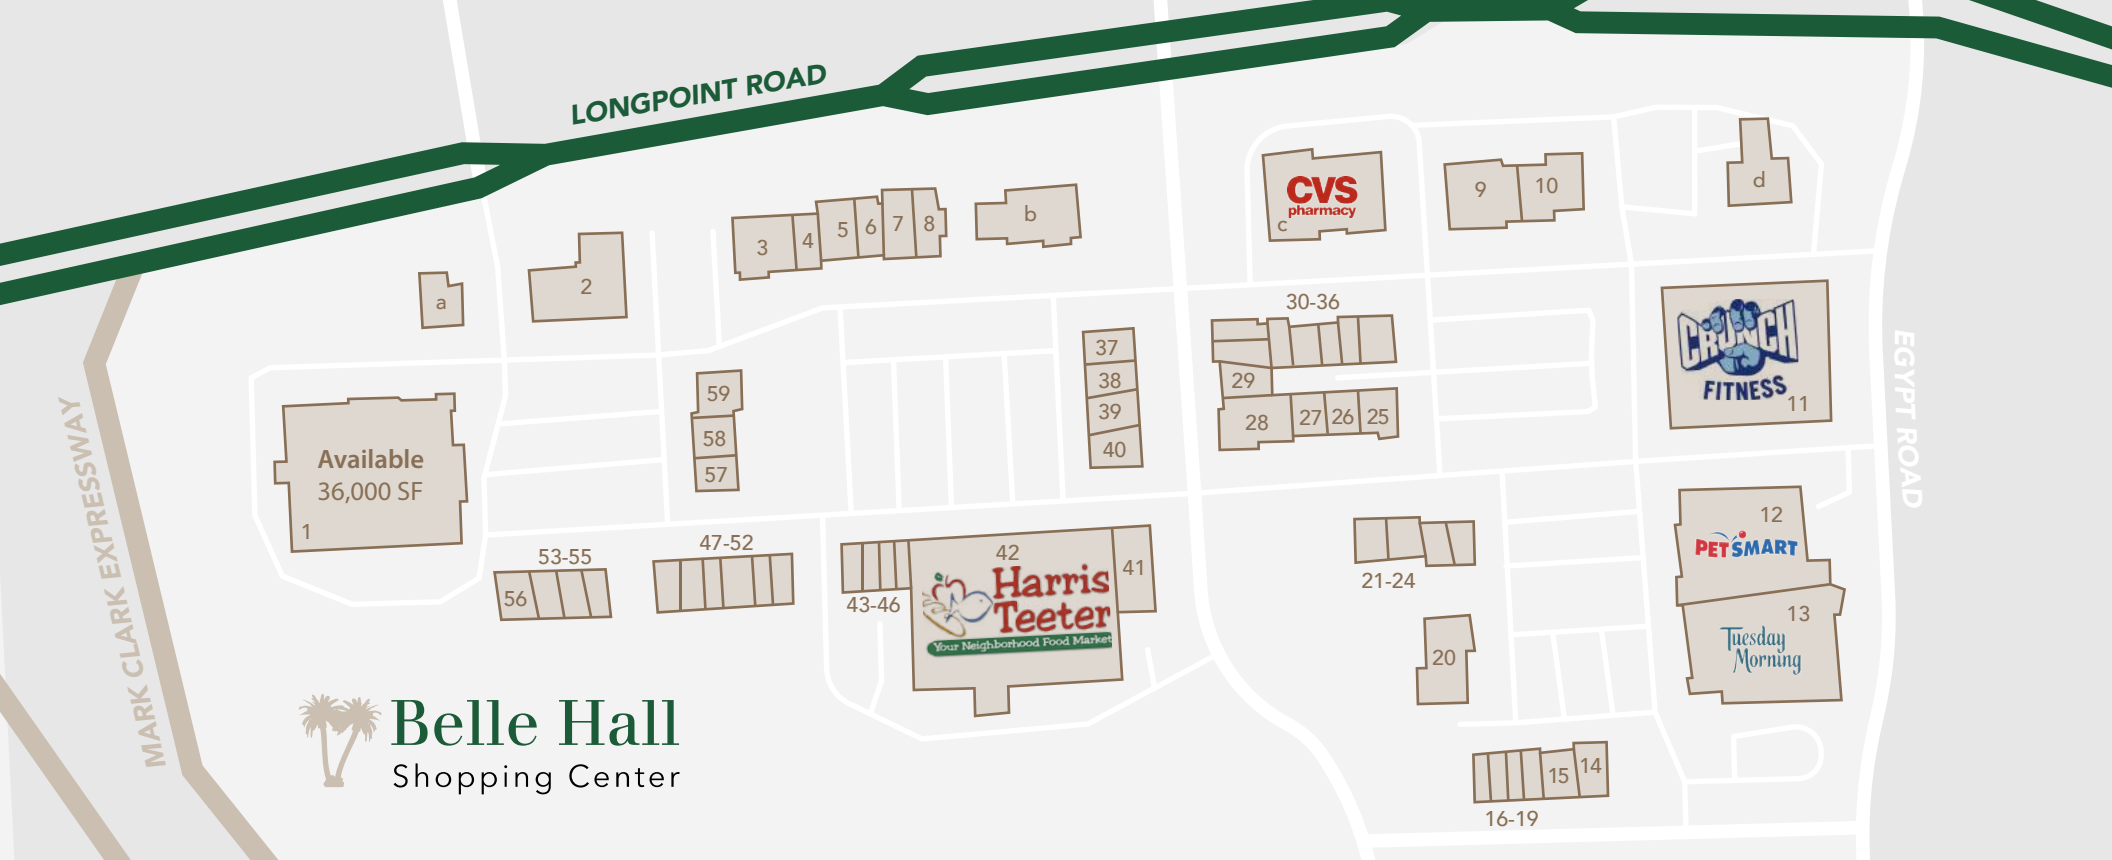

Belle Hall Shopping Center

LEASING INFORMATION

Tenant	Lease Area (SF)	Tenant	Lease Area (SF)	Tenant	Lease Area (SF)	Outparcels	Lease Area (SF)
1. Available	36,000	16. Salon Sage	1,298	31. Poke Bros	1,694	a. Wendy's	-
2. Carolina First	-	17. Amalfi's Pizzeria	1,207	32. The Palm Extension Bar	1,402	b. South State Bank	-
3. Dog & Duck	3,000	18. Hemline Alterations	1,277	33. The Slip Boutique	1,108	c. CVS	10,880
4. Bach to Rock	2,375	19. The Wine Bar	1,266	34. UBreak!Fix	1,016	d. Wells Fargo	-
5. The Little Gym	4,132	20. Rio Chico	5,375	35. Cupcake DownSouth	1,108		
6. Butterfly Consignments	1,373	21. Charleston Bagel	2,175	36. McAlister's Deli	3,411		
7. Code Ninjas	2,348	22. The Main Squeeze	1,078	37. Starbucks	1,800		
8. Wonder Works	3,543	23. Sports Clips	1,131	38. Urban Nirvana	3,781		
9. Sola Salon	6,318	24. Kiki & Rye	3,312	39. Belle Hall Dentist	1,919		
10. Charleston Gold & Diamond	4,782	25. Fuji Sushi	2,387	40. Mail & More	1,200		
11. Crunch Fitness	30,187	26. Zinnia Gift Shop	1,017	41. Rise Crossfit	2,343		
12. PetsMart	19,107	27. Creative Nail	3,226	42. Harris Teeter	46,570		
13. Tuesday Morning	23,956	28. The Coastal Cupboard	5,113	43. O'Neils Spirits	1,200		
14. Charleston Gown Boutique	2,308	29. Mainstream Boutique	1,162	44. Fitness Now	1,200		
15. Apex Oral Surgery	2,388	30. TCBY	2,012	45. Edward Jones	1,200		

TOTAL LEASABLE SQUARE FOOTAGE

118,045