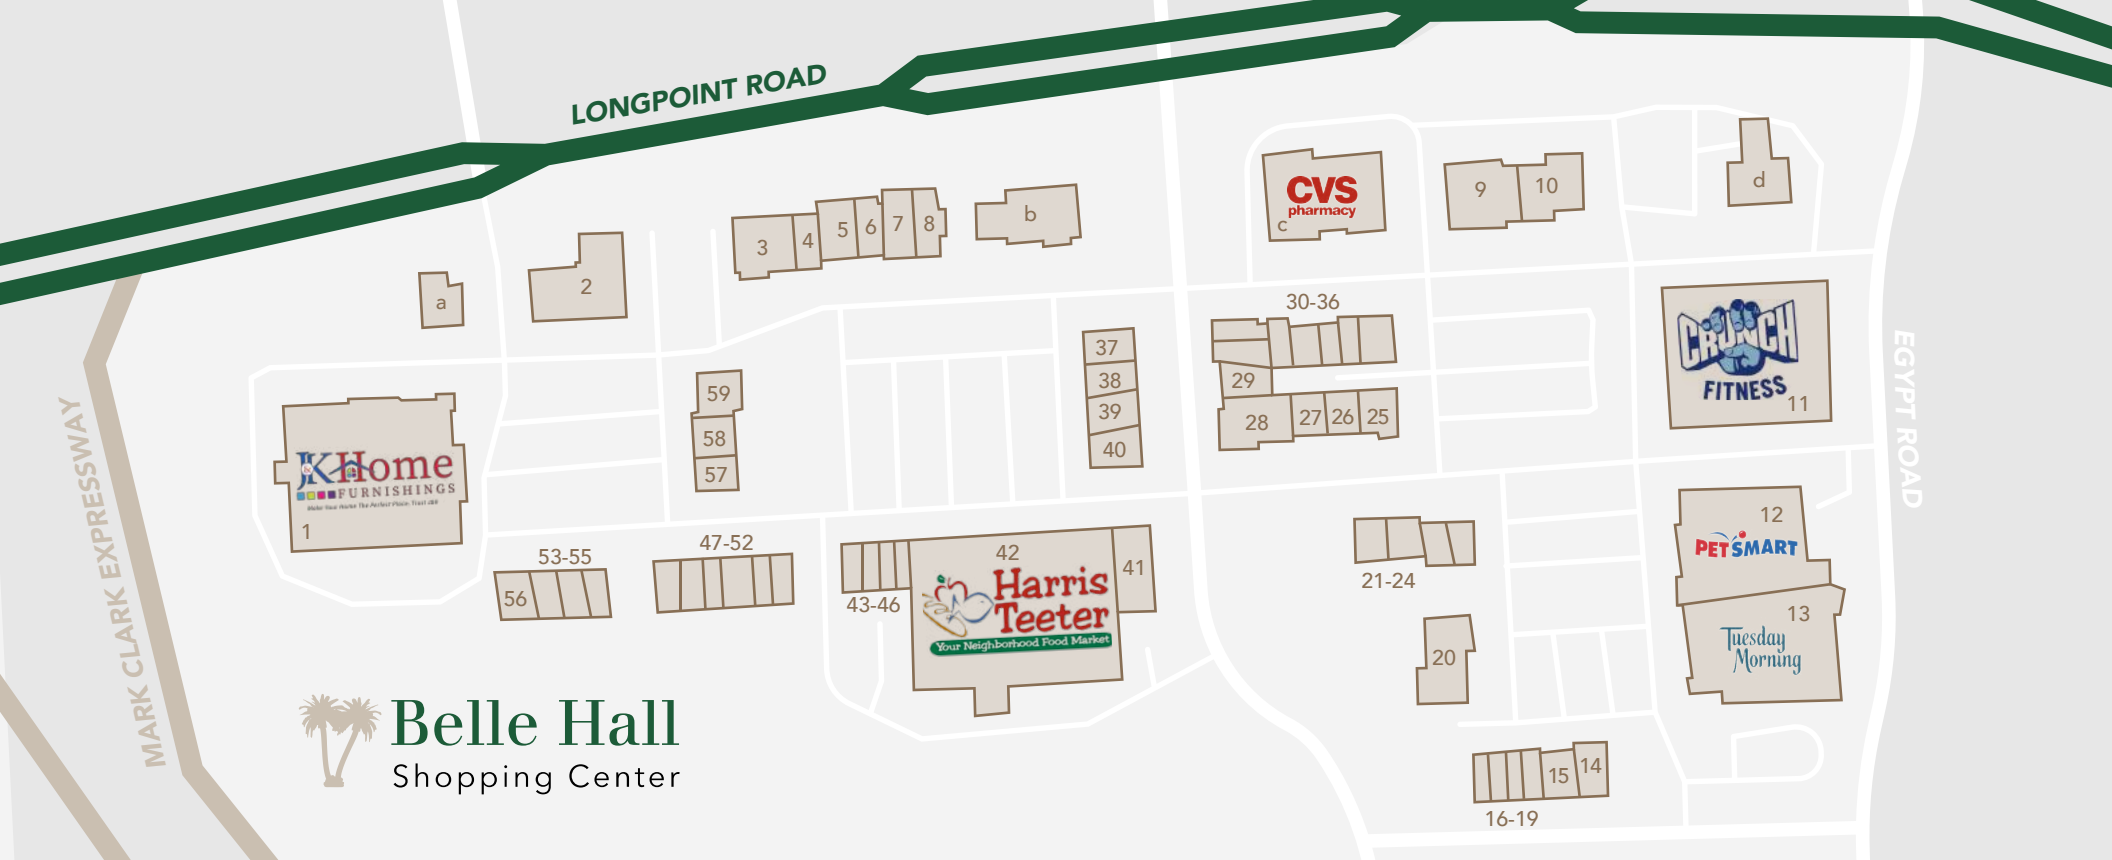

Belle Hall Shopping Center

LEASING INFORMATION

Tenant	Lease Area (SF)	Tenant	Lease Area (SF)	Tenant	Lease Area (SF)	Outparcels	Lease Area (SF)
1. J & K Home Furnishings	36,000	16. Salon Sage	1,298	31. Poke Bros	1,694	46. Pigtails & Crewcuts	1,200
2. Carolina First	-	17. Amalfi's Pizzeria	1,207	32. The Palm Extension Bar	1,402	47. Long Point Pharmacy	1,958
3. Dog & Duck	3,000	18. Hemline Alterations	1,277	33. The Slip Boutique	1,108	48. Mathnasium	1,679
4. Bach to Rock	2,375	19. The Wine Bar	1,266	34. UBreakIFix	1,016	49. The Joint	1,206
5. The Little Gym	4,132	20. Rio Chico	5,375	35. Cupcake Down South	1,108	50. Il Brunettes	2,424
6. Butterfly Consignments	1,373	21. Charleston Bagel	2,175	36. McAlister's Deli	3,411	51. Great Clips	1,207
7. Code Ninjas	2,348	22. The Main Squeeze	1,078	37. Starbucks	1,800	52. Verde Restaurants	1,223
8. Wonder Works	3,543	23. Sports Clips	1,131	38. Urban Nirvana	3,781	53. Modern Acupuncture	1,211
9. Sola Salon	6,318	24. Kiki & Rye	3,312	39. Belle Hall Dentist	1,919	54. Nautical Bowls	1,197
10. Charleston Gold & Diamond	4,782	25. Fuji Sushi	2,387	40. Mail & More	1,200	55. Available	2,455
11. Crunch Fitness	30,187	26. Zinnia Gift Shop	1,017	41. POWER	2,343	56. Another Broken Egg Cafe	3,553
12. PetSmart	19,107	27. Creative Nail	3,226	42. Harris Teeter	46,570	57. Rukus Cycling	2,160
13. Tuesday Morning	23,956	28. The Coastal Cupboard	5,113	43. O'Neils Spirits	1,200	58. Low Country Baby	1,470
14. Charleston Gown Boutique	2,308	29. Mainstream Boutique	1,162	44. Fitness Now	1,200	59. Moe's Southwest Grill	2,460
15. Apex Oral Surgery	2,388	30. TCBY	2,012	45. Edward Jones	1,200		

TOTAL LEASABLE SQUARE FOOTAGE

118,045