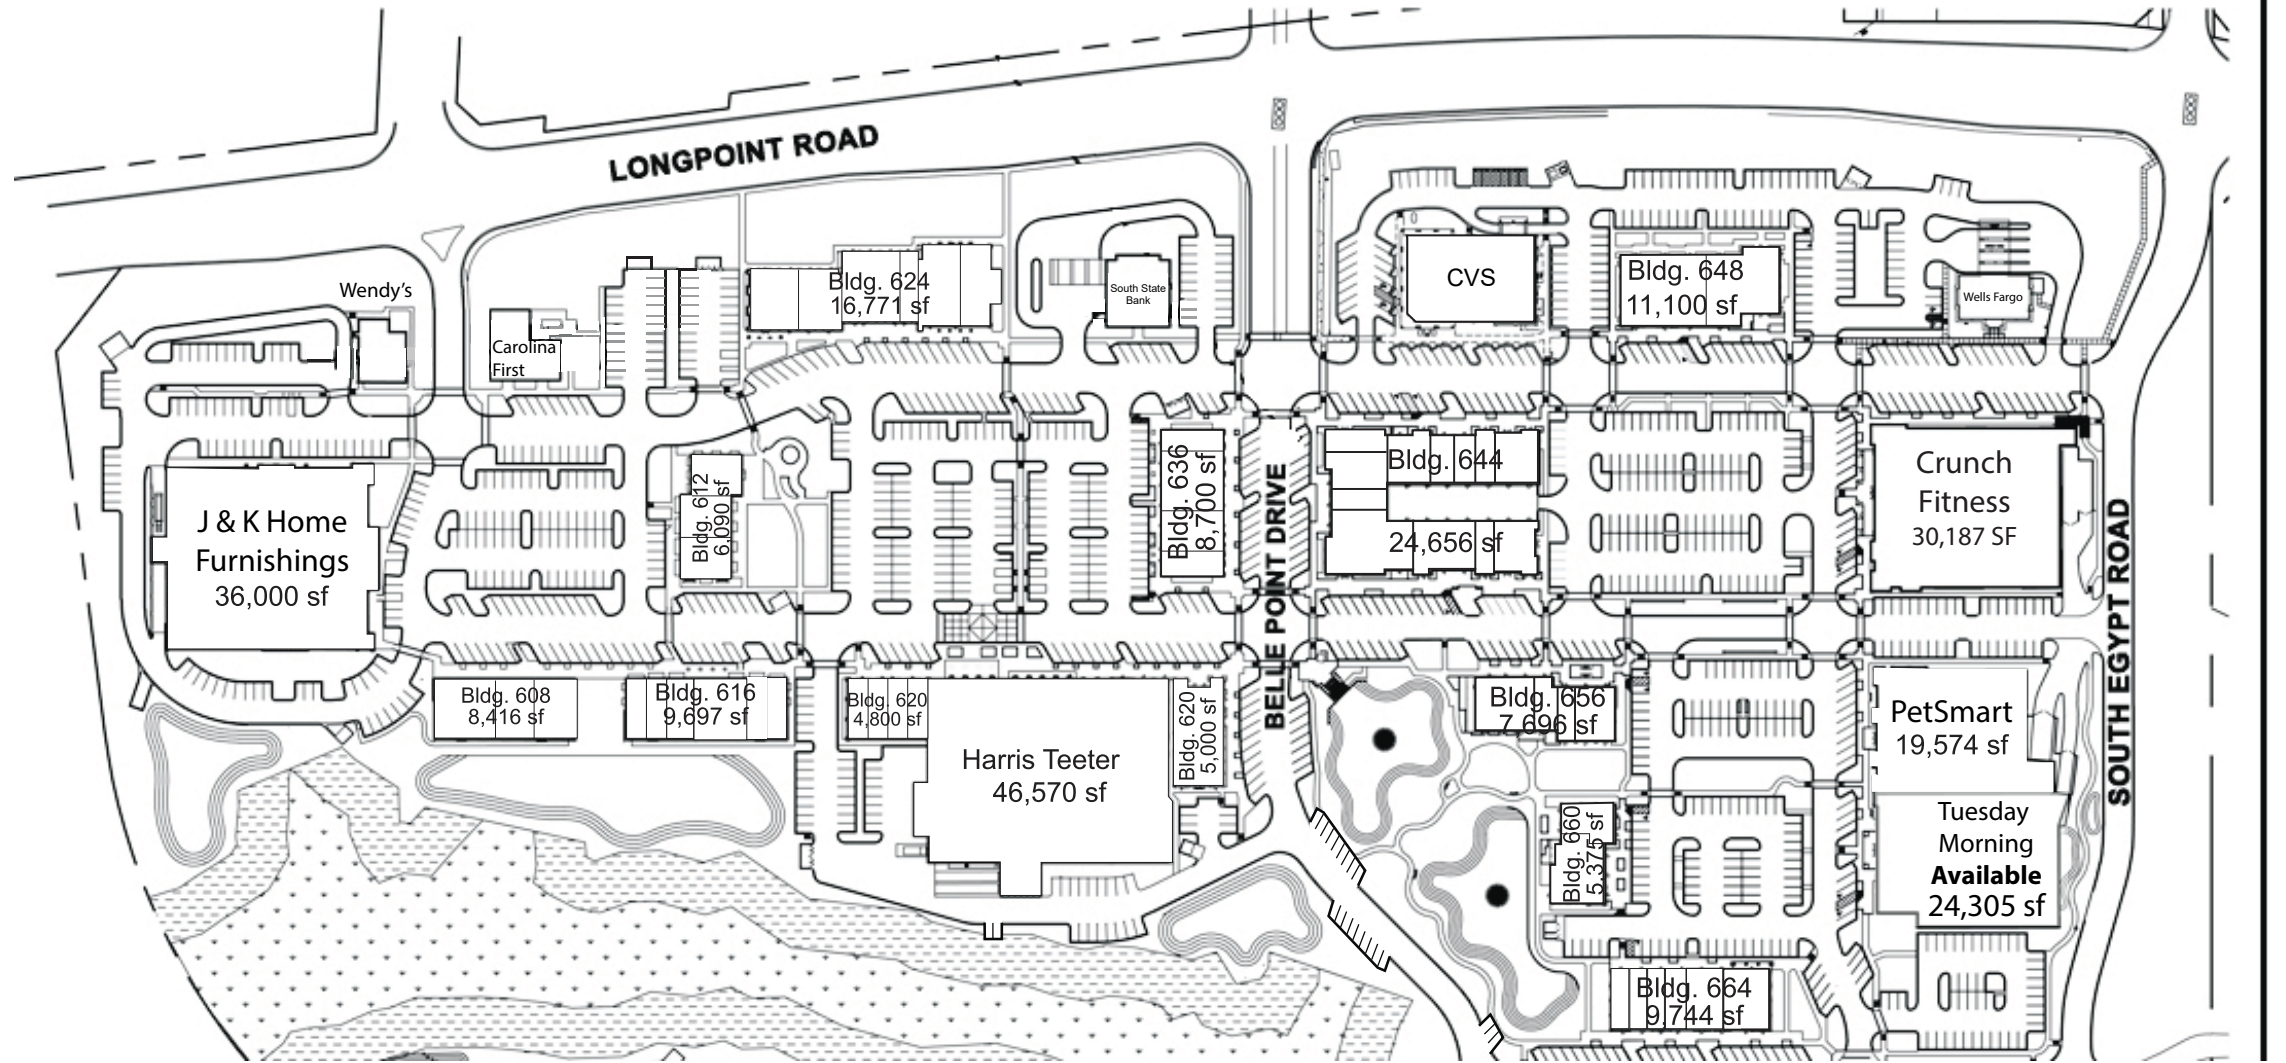

Anchor	Lease Area
Harris Teeter	46,570 SF
J & K Home Furnishings	36,000 SF
Crunch Fitness	30,187 SF
PetSmart	19,574 SF
Tuesday Morning (Available)	24,305 SF

Building 624	16,771 SF
A: Dog & Duck	3,000 SF
C: Bach to Rock	2,375 SF
E: The Little Gym	4,132 SF
H: Butterfly Consignments	1,373 SF
I: Code Ninjas	2,348 SF
L: Wonder Works	3,543 SF

Building 608	8,416 SF
A: Another Broken Egg Cafe	3,553 SF
D: Harbor Classic	2,455 SF
F: Nautical Bowls	1,197 SF
G: Modern Acupuncture	1,211 SF

Building 616	9,697 SF
A: Verde Restaurant	1,223 SF
B: Great Clips	1,207 SF
C: The Joint	1,206 SF
D: Il Brunettes	2,424 SF
F: Mathnasium	1,679 SF
H: Long Point Pharmacy	1,958 SF

Building 612	6,090 SF
A: Moe's Southwest Grill	2,460 SF
C: Low Country Baby	1,470 SF
E: Rukus Cycling	2,160 SF

Tenant	Lease Area
Building 644	24,656 SF
A: McAlister's Deli	3,411 SF
D: Cupcake Down South (Available)	1,108 SF
E: UBreakIFix	1,016 SF
F: The Slip Boutique	1,108 SF
G: The Palm Extension Bar	1,402 SF
H1: Poke Bros	1,694 SF
H2: TCBY	2,012 SF
I: Mainstream Boutique	1,162 SF
J: The Coastal Cupboard	5,113 SF
N: Creative Nail	3,226 SF
O: Zinnia Gift Shop	1,017 SF
Q: Fuji Sushi	2,387 SF

Tenant	Lease Area
Building 660	5,375 SF
C: Rio Chico	5,375 SF
Building 648	11,100 SF
A: Sola Salon	6,318 SF
F: Charleston Gold & Diamond	4,782 SF
Outparcel	
CVS	10,880 SF
Wendy's	
Carolina First	
South State Bank	
Wells Fargo	