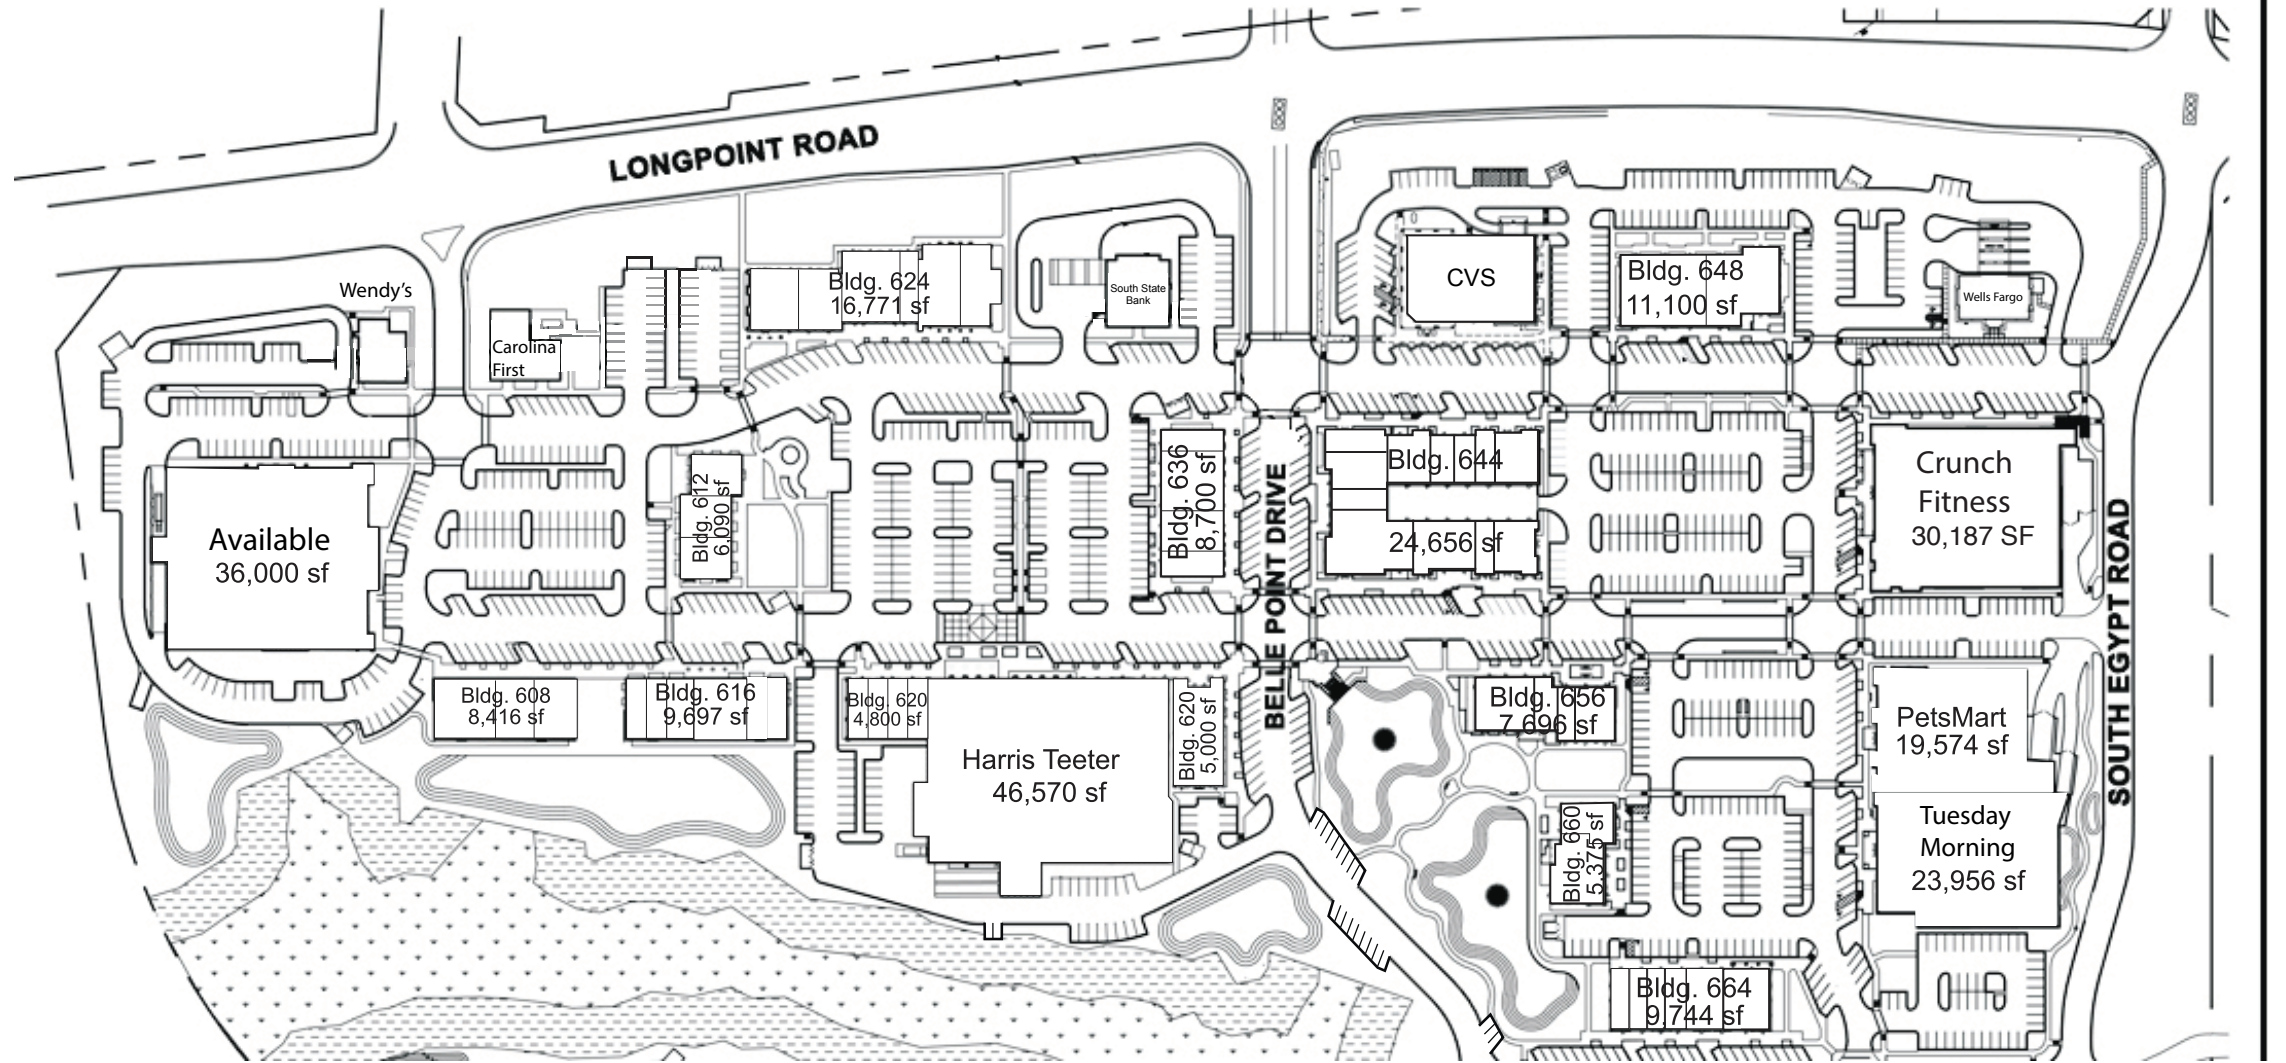

Anchor	Lease Area
Harris Teeter	46,570 SF
Available	36,000 SF
Crunch Fitness	30,187 SF
PetsMart	19,574 SF
Tuesday Morning	23,956 SF

Building 624	16,771 SF
A: Dog & Duck	3,000 SF
C: Bach to Rock	2,375 SF
E: The Little Gym	4,132 SF
H: Butterfly Consignments	1,373 SF
I: Breathe Pilates	2,348 SF
L: Wonder Works	3,543 SF

Building 636	8,700 SF
A: Starbuck's	1,800 SF
D: Urban Nirvana	3,781 SF
F: Belle Hall Dentist	1,919 SF
G: Mail & More	1,200 SF

Building 620	9,800 SF
A: Lyerly's Cleaners	1,200 SF
B: Edward Jones	1,200 SF
C: Fitness Now	1,200 SF
D: O'Neill's Spirits	1,200 SF
M: Skip & Sully's	2,343 SF
N: The Coastal Cupboard	2,657 SF

Building 612	6,090 SF
A: Moe's Southwest Grill	2,460 SF
C: Low Country Baby	1,470 SF
E: Visage Salon	2,160 SF

Tenant	Lease Area	Tenant	Lease Area	Tenant	Lease Area
Building 644	24,656 SF	Building 656	7,696 SF	Building 660	5,375 SF
A: McAlister's Deli	3,411 SF	A: Charleston Bagel	2,175 SF	C: Rio Chico	5,375 SF
D: Cupcake Down South	1,108 SF	C: The Main Squeeze	1,078 SF	Building 648	11,100 SF
E: UBreakIFix	1,016 SF	D: Sports Clips	1,131 SF	A: Sola Salon	6,318 SF
F: The Slip Boutique	1,108 SF	G: Kiki & Rye	3,312 SF	F: Charleston Gold & Diamond	4,782 SF
G: The Palm Extension Bar	1,402 SF	Building 664	9,744 SF	Outparcel	
H1: Poke Bros	1,694 SF	A: Charleston Gown Boutique	2,308 SF	CVS	10,880 SF
H2: TCBY	2,012 SF	B: Apex Oral Surgery	2,388 SF	Wendy's	
I: Mainstream Boutique	1,162 SF	D: Salon Sage	1,298 SF	Carolina First	
J: The Coastal Cupboard	5,113 SF	E: Amalfi's Pizzeria	1,207 SF	South State Bank	
N: Creative Nail	3,226 SF	F: Hemline Alterations	1,277 SF	Wells Fargo	
O: Zinnia Gift Shop	1,017 SF	G: The Wine Bar	1,266 SF		
Q: Fuji Sushi	2,387 SF				